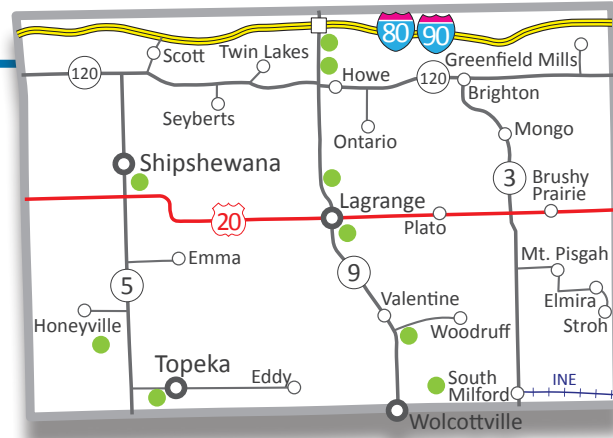

WORKFORCE DEVELOPMENT

Indiana University- Purdue University Fort Wayne

- •Undergraduate Degrees in Industrial Engineering Technology
- •Quality Certificate in Industrial Engineering Technology
- •Undergraduate Degrees in Mechanical Engineering Technology
- •Proposed Undergraduate Degree in Mechatronics Engineering Technology
- •Proposed Undergraduate Degree in Manufacturing Engineering Technology
- •Advanced Manufacturing Management Certificate
- •Project Management Certificate Program
- •Haas Technical Education Center

Indiana Tech

- •Undergraduate Degree in Electrical Engineering
- •Undergraduate Degree in Energy Engineering
- •Graduate Degree in Engineering Management
- •Undergraduate Degrees in Industrial & Manufacturing Engineering

Ivy Tech Community College Fort Wayne

- •Associate's Degree in Advanced Manufacturing
- •Associate's Degree in Maintenance
- •Technical Certificate in Maintenance
- •Certificate in Manufacturing Operations
- •Certificate in Mechatronics, Level 1

Trine University*

- •Undergraduate Degree in Electrical Engineering
- •Undergraduate Degree in Mechanical Engineering
- •Graduate Degree in Engineering with majors in Mechanical and Biomedical
- •Graduate Degree in Leadership

*Trine University has a satellite campus at the Howe School in LaGrange County.

RECENT ANNOUNCEMENTS

	Jobs Retained	Jobs Created	Total Investment
Cruiser RV, LLC	150	200	$0.85M building & equipment
Therma-Tru Corp.		100	$1.47M building & equipment

Workforce development information was provided by the Community Research Institute at IPFW (www.ipfw.edu/cri).

LaGrange County Economic Development Contact
Keith Gillenwater, President & CEO
Kgillenwater@lagrangecountyedc.com | 260-499-4994
www.lagrangecountyedc.com