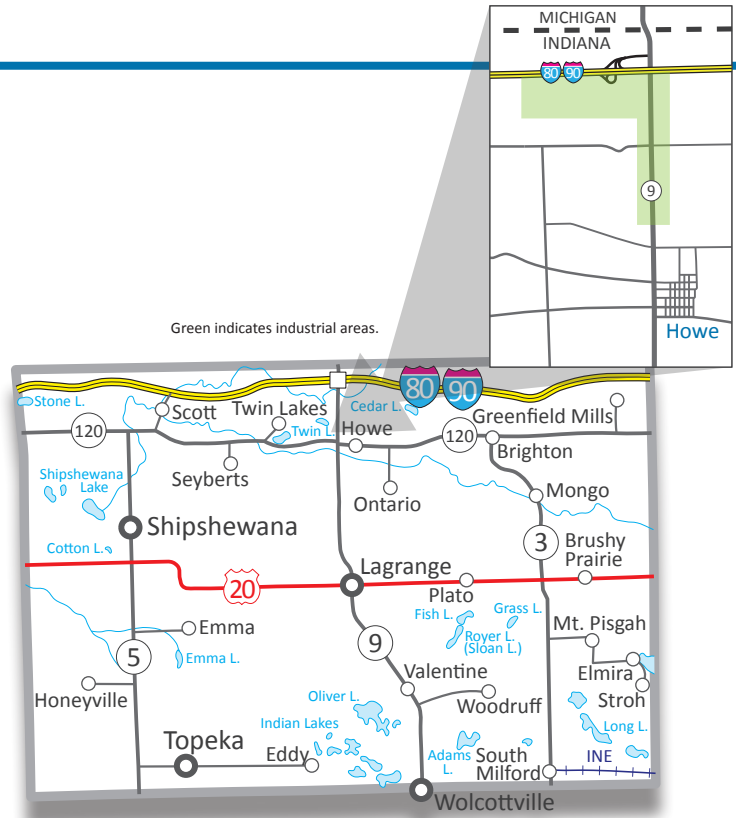

ABOUT HOWE

The community of Howe is located in unincorporated LaGrange County, with the Indiana State line marking its northern boundary. Howe boasts access to the I-80/90 Indiana Toll Road (Exit 121), and is located only 2 hours from the eastern edge of Chicago. Howe also claims access to many amenities not typical for a small unincorporated community, including an exclusive private boarding school, the new mixed-use Fawn River Crossing business park, and shopping and dining options in nearby Shipshewana, IN and Sturgis, MI.