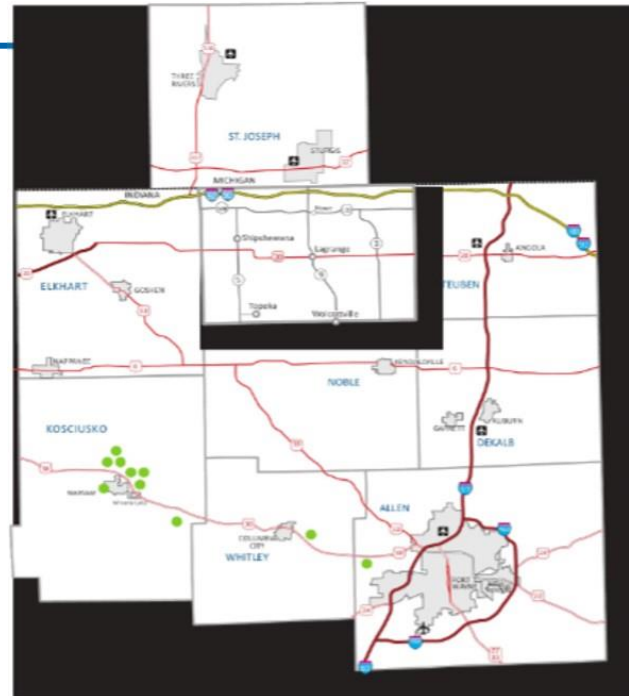

CEDIT

TIF

Major Moves

LaGrange County Investment Fund

Cities and Towns

Tax Abatements

WAGES

Occupation	Average Wage
Computer Support Specialists	\$44,595
Industrial Engineers	\$66,634
Mechanical Engineers	\$70,513
Quality Engineer	\$63,717
Welders, Cutters, Solderers, and Brazers	\$34,088
Cuttings, Punching and/or Press Machine Operator	\$33,571
Tool and Die Makers	\$47,466
Grinding, Lapping, Polishing, and Buffing Machine Tool Operator	\$30,992

Source: Wage and Benefit of 5 County North Region – July 2016

There are more than 70 companies in the region involved in the life sciences industry, employing more than 8,000. This includes companies manufacturing surgical implants and tools to pharmaceuticals and companies researching the latest developments in the life sciences.

Ivy Tech Community College Warsaw

Orthopedic and Advanced Manufacturing Training Center

Trine University*

Undergraduate Degree in Biomedical Engineering

*Trine University has a satellite campus at Howe Military Academy in LaGrange County