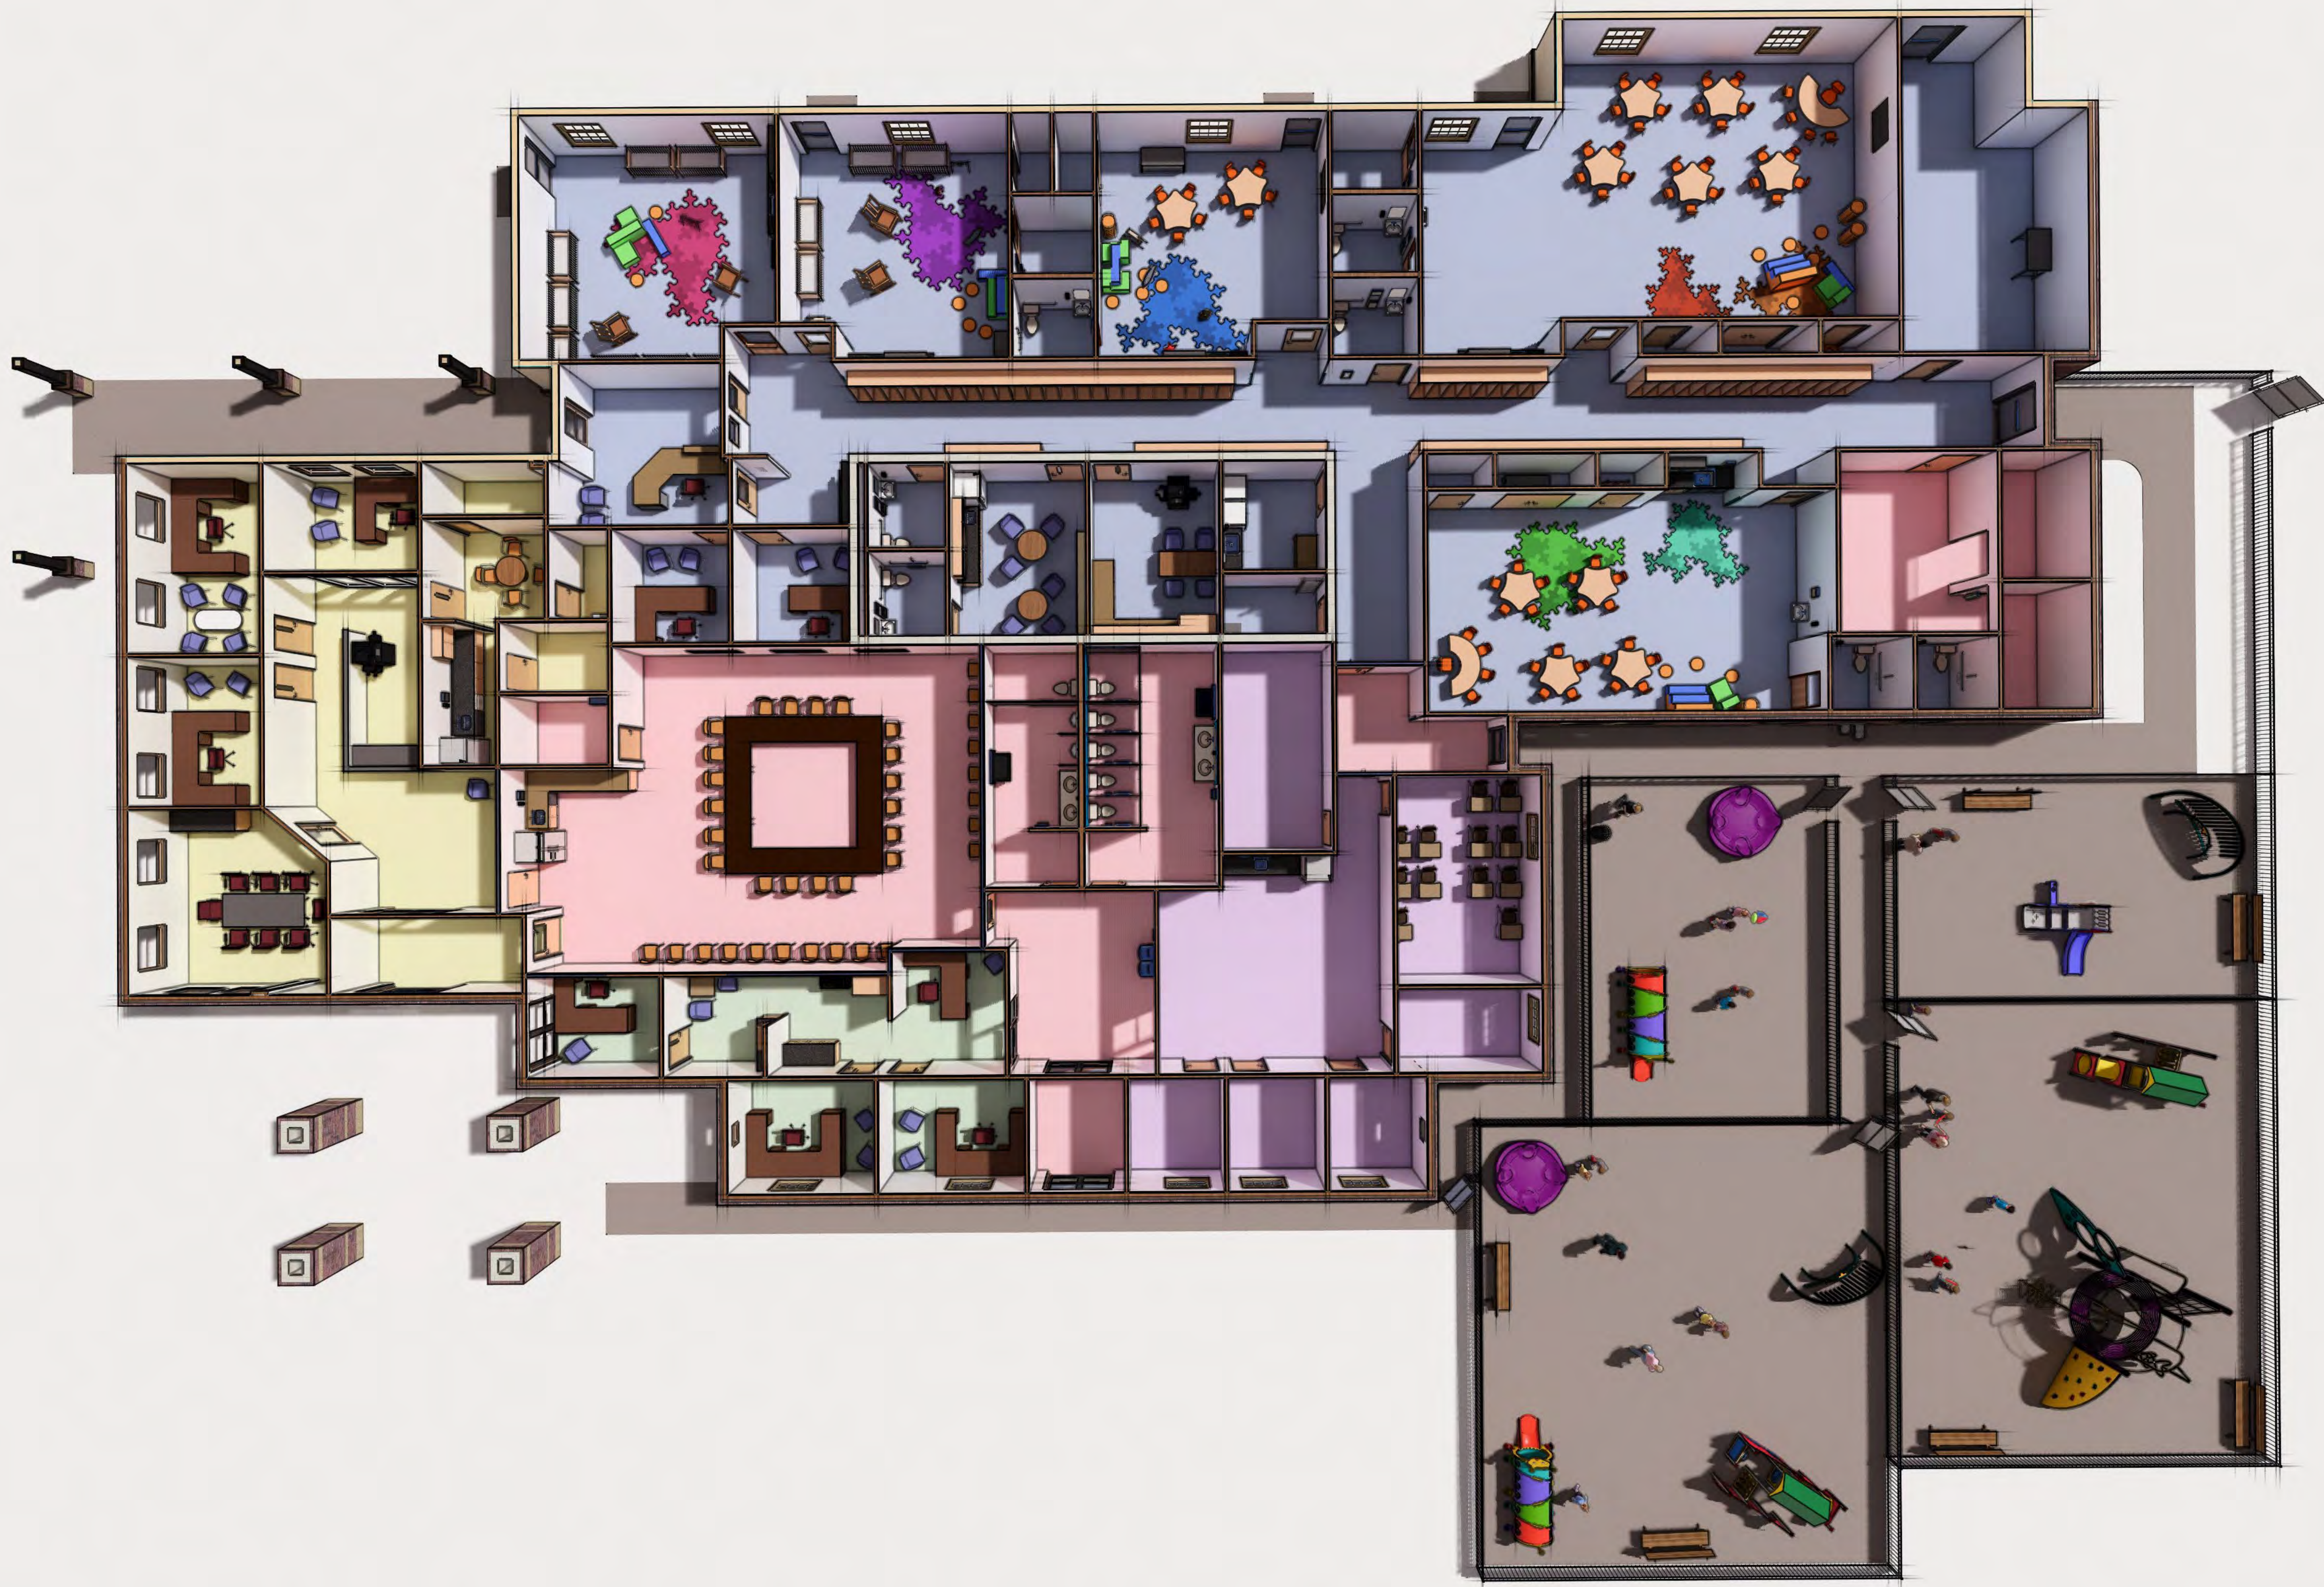

LaGrange County Innovation Center
2500 N Ventura Way, LaGrange, IN 46761

- Co-Work - 1,306 sq ft
- EDC - 1,759 sq ft
- Chamber - 646 sq ft
- Daycare - 7,018 sq ft
- Common Area - 2,744 sq ft

Total Net SF- 13,473 sq ft
 Gross SF- 14,000 sq ft

LaGrange County Innovation Center

2500 N Ventura Way, LaGrange, IN 46761